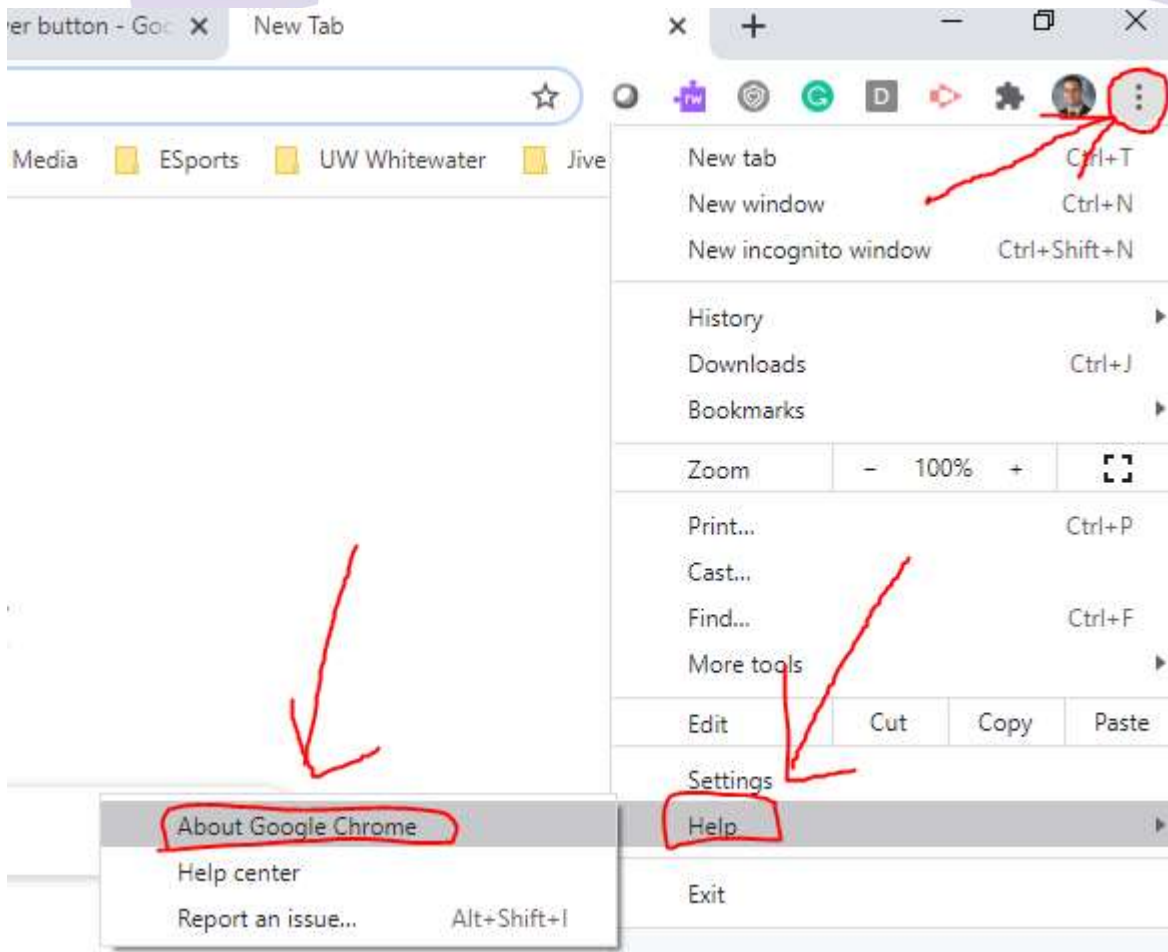

How to Check your Chromebook for Updates and Update if Needed

First Click on the three dots in the upper right hand corner of Chrome below the X. If there is an Exclamation Point or Up Arrow then your Chromebook is trying to tell you that you have updates. If you see the dots that does not mean you don't have updates, the up arrow or exclamation point mean you are multiple updates out of date.

After clicking on the three dots, exclamation point, or up arrow scroll down the drop down menu to Help and in the next pop-out menu select "About Chrome"